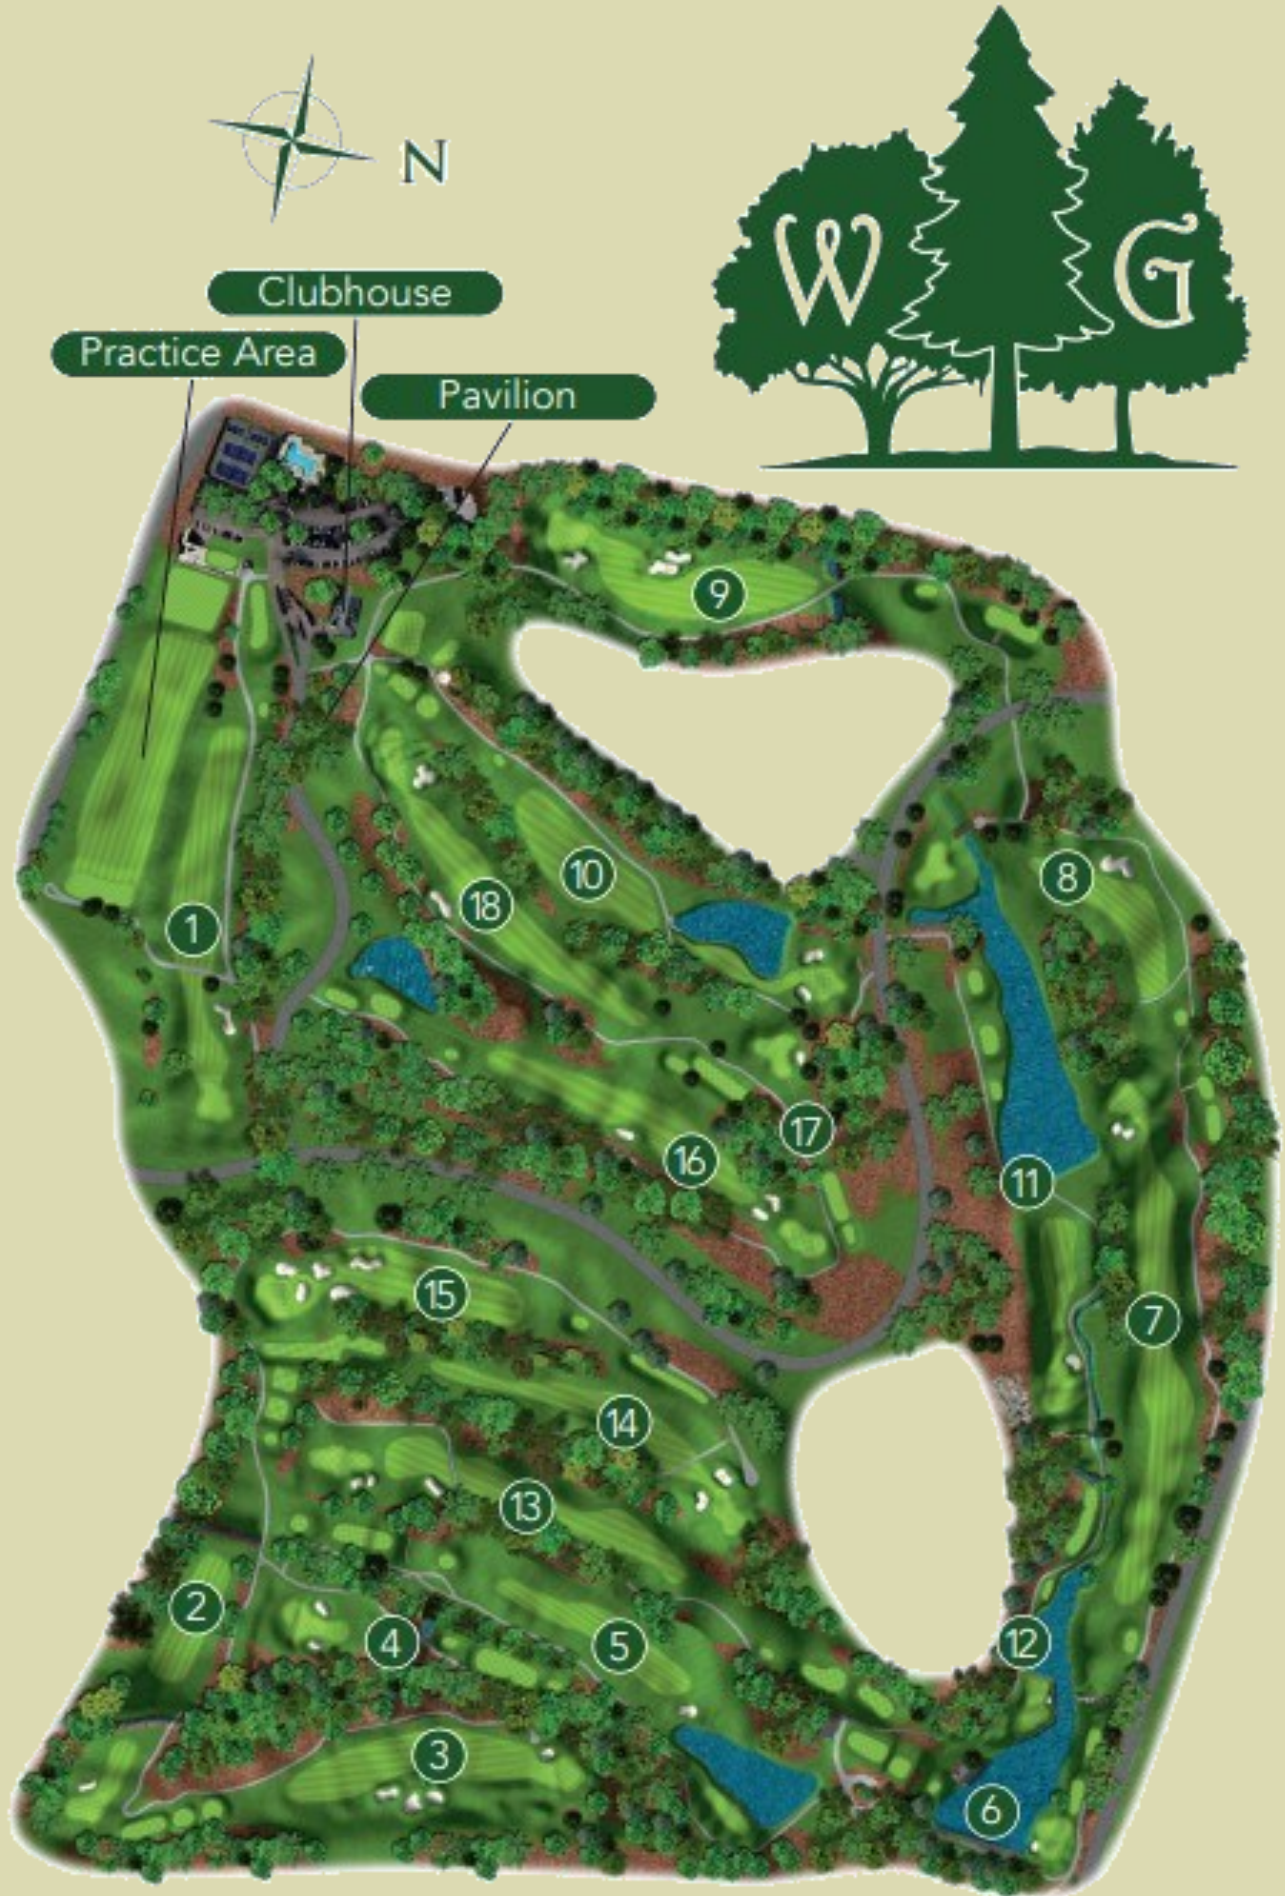

Contact Carter Gerwitz (Director of Golf) for more information
carter@wildwoodgreen.com - 919-846-8376 (ext. 12)